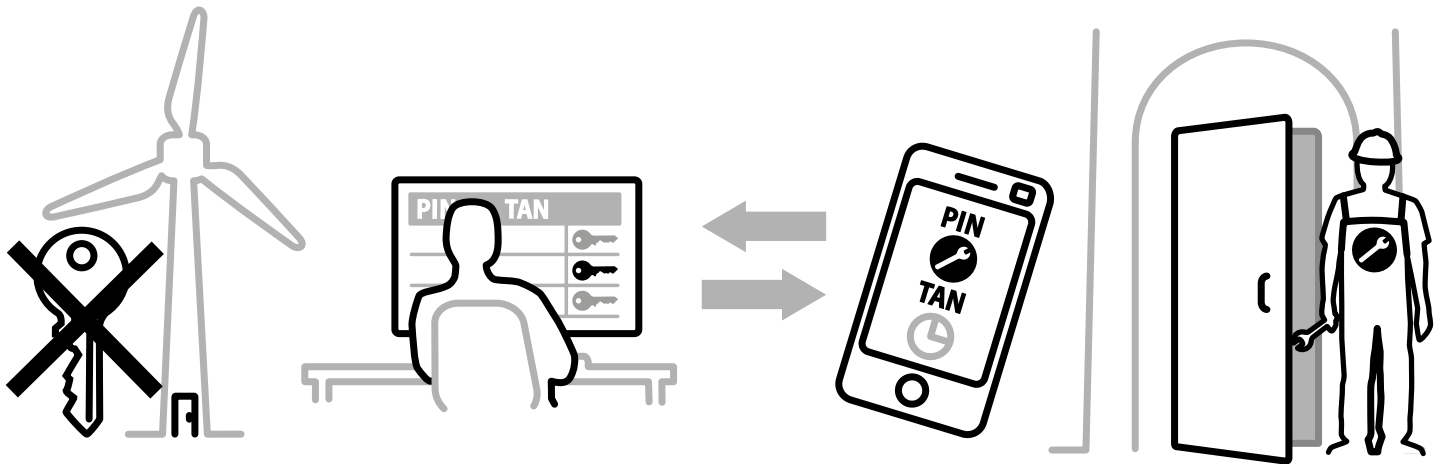

# Everybody in?

With our digital access control **ABO Lock**, you can easily control and record via app who has access to your wind turbines.

Your partner for clean energy

**ABO**  
**WIND**

# Control the safe access to your wind turbines with ABO Lock

ABO Lock allows authorised personnel to access wind turbines and predefined work areas with a personal identification number and a transaction code.

Nowadays, thousands of technicians have keys to access a large number of wind turbines. One key usually gives unlimited access to all work areas, from the switch gear to the service lift, regardless of training and certification.